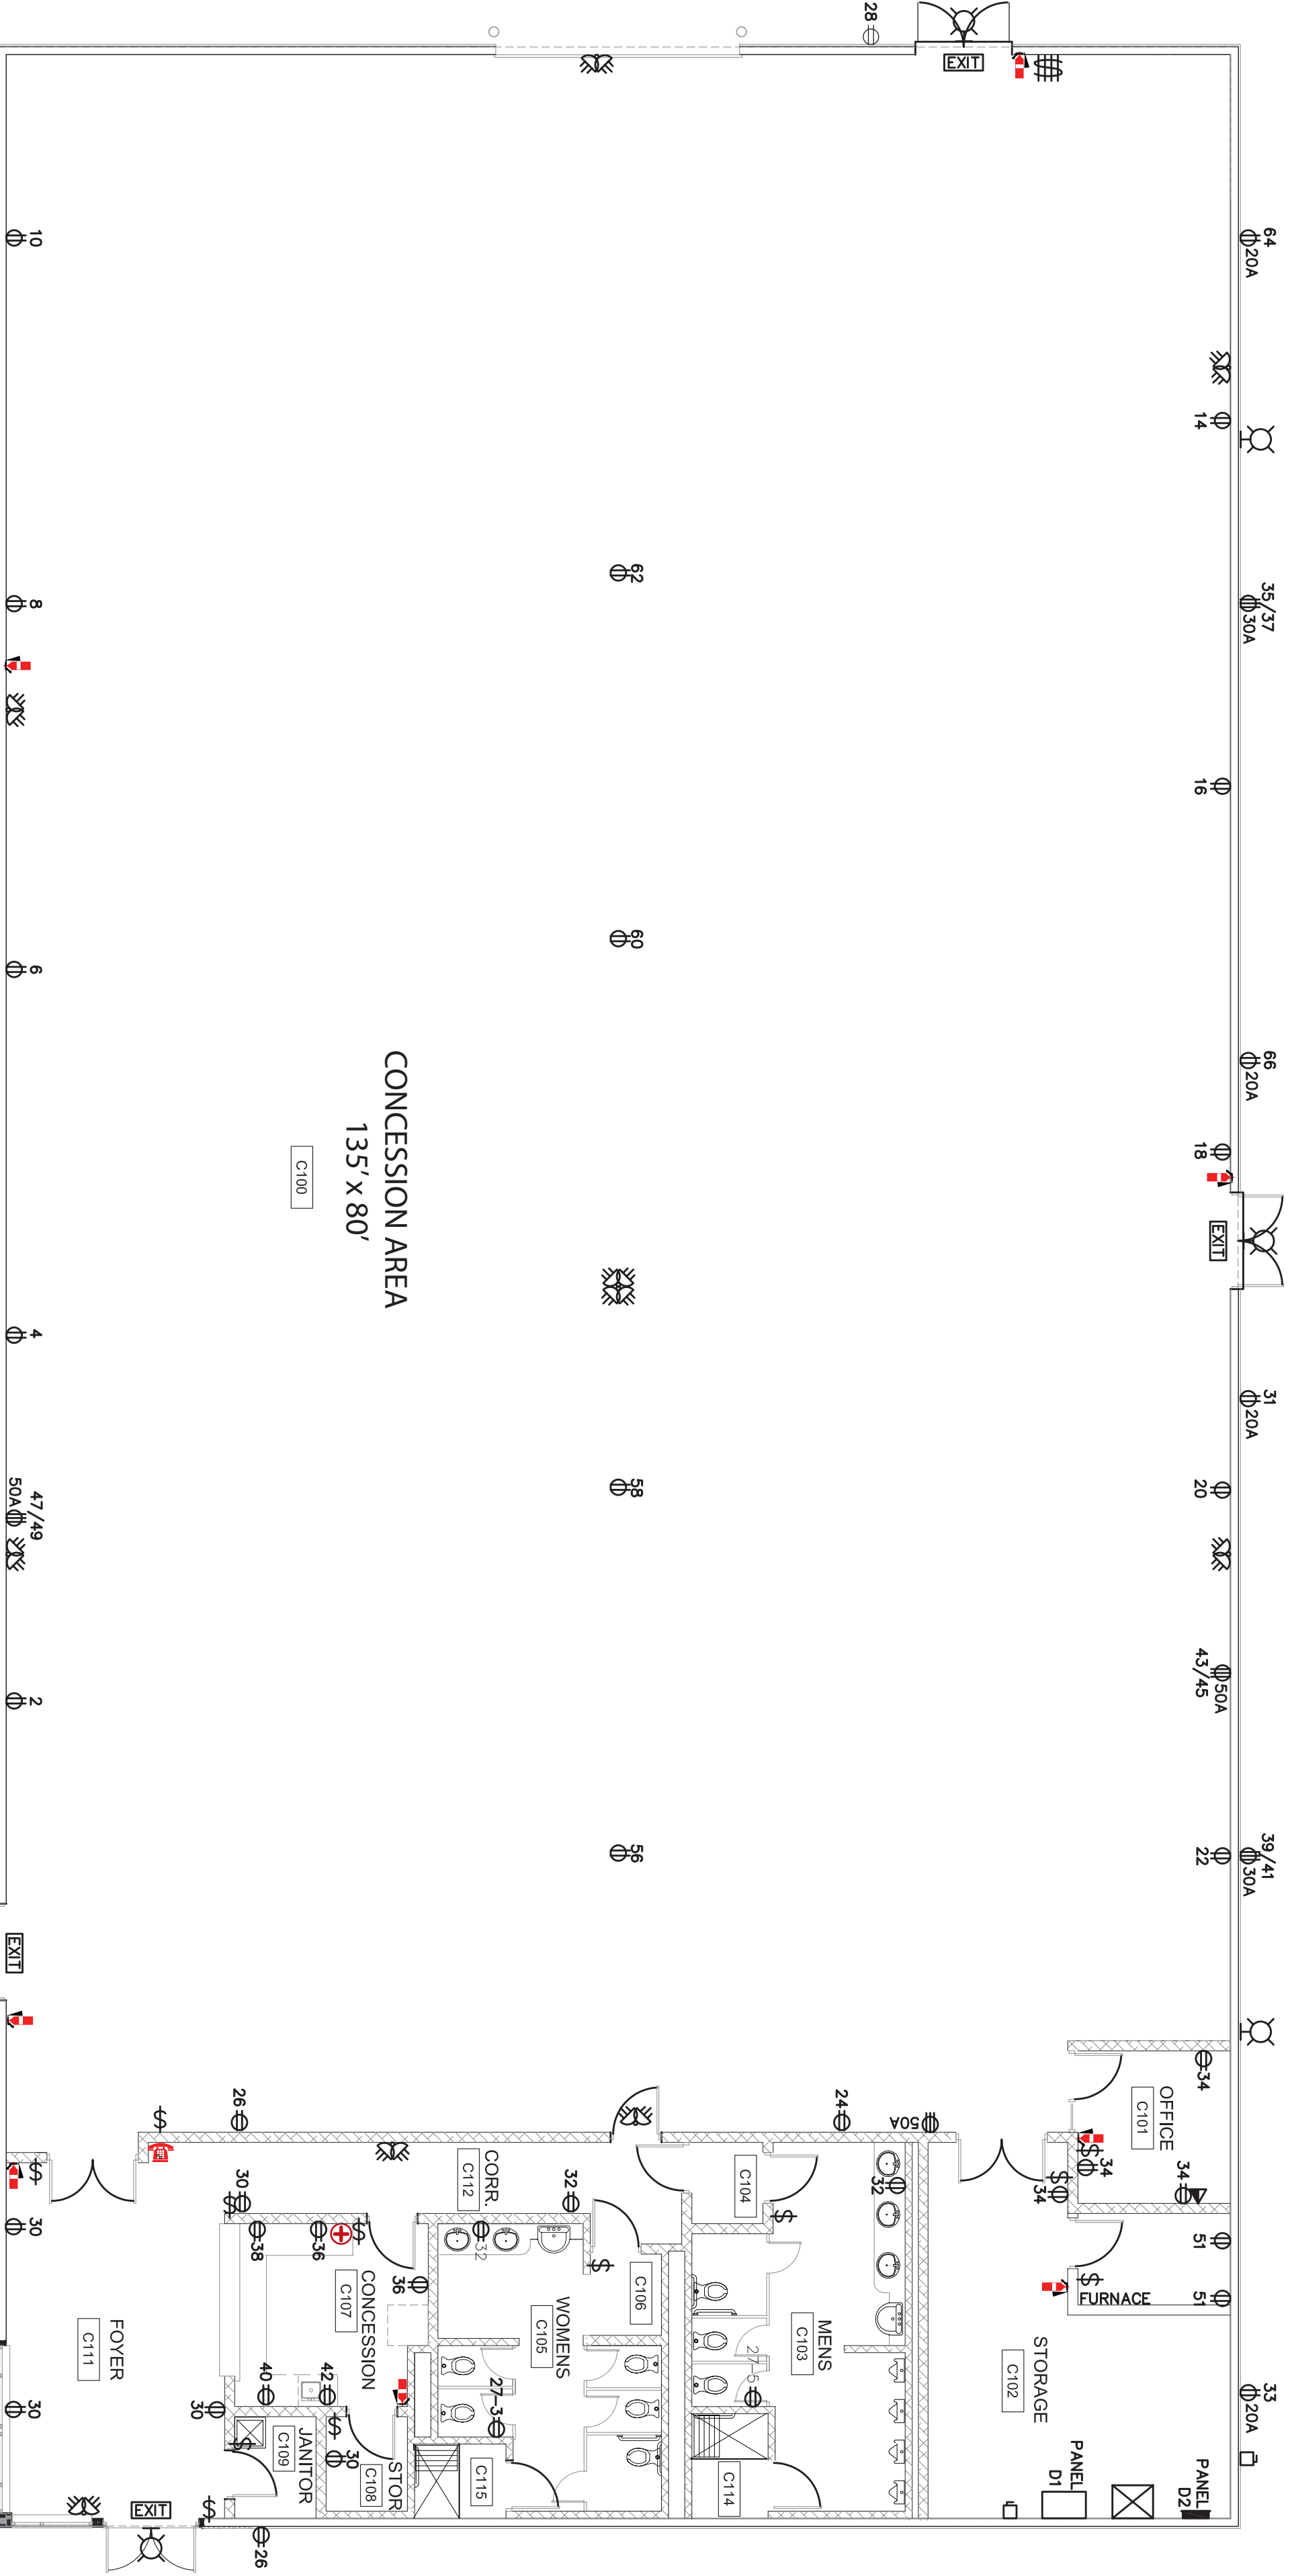

Concession Building

Walked June 6th, 2010
All outlets are in panel D2